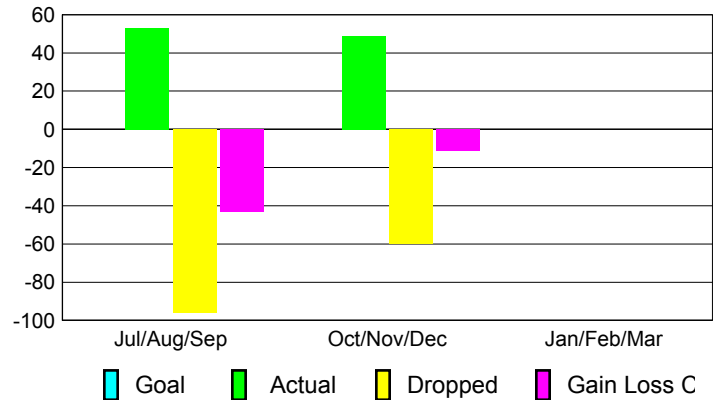

Membership Results 2012-2013

Goal, New, Dropped, Gain/Loss

Comparison of Membership Gain/Loss

Current Year Compared to the Previous Year