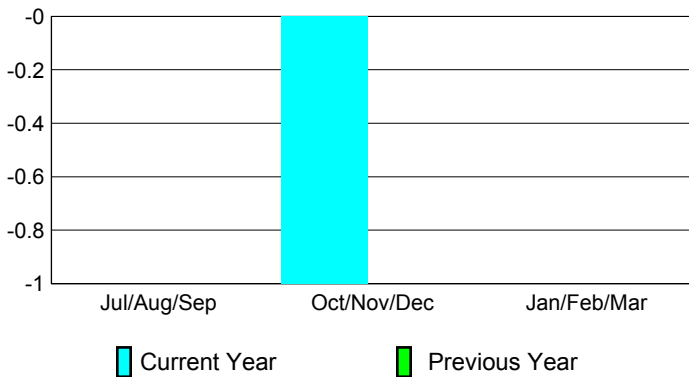

2012-2013 GMT Reports for District (or Undistricted) **District 2 S5**

GMT: **MICHAEL P BUTLER**

Location: **TEXAS**

GMT CA: **1**

CLUBS

Club Results
2012-2013

Clubs
2011-2012

Month	New Club Goal	Actual New Clubs	Actual Dropped Clubs	Gain/Loss of Clubs	Gain/Loss of Clubs
Jul/Aug/Sep	0	0	0	0	0
Oct/Nov/Dec	0	0	-1	-1	0
Jan/Feb/Mar	0	0	0	0	0
Totals	0	0	-1	-1	0

Club Results 2012-2013

Goal, New, Dropped, Gain/Loss

Comparison of Club Gain/Loss

Current Year Compared to the Previous Year

YTD Status Quo Clubs 2012-2013

Status Quo Clubs Compared to Status Quo Members

MEMBERSHIP