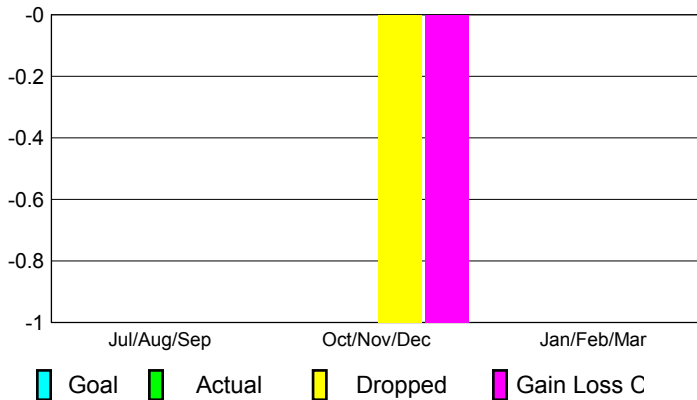

2012-2013 GMT Reports for District (or Undistricted) **District 2 S5**

GMT: **MICHAEL P BUTLER**

Location: **TEXAS**

GMT CA: **1**

CLUBS

Club Results
2012-2013

Clubs
2011-2012

Month	New Club Goal	Actual New Clubs	Actual Dropped Clubs	Gain/Loss of Clubs	Gain/Loss of Clubs
Jul/Aug/Sep	0	0	0	0	0
Oct/Nov/Dec	0	0	-1	-1	0
Jan/Feb/Mar	0	0	0	0	0
Totals	0	0	-1	-1	0

Club Results 2012-2013

Goal, New, Dropped, Gain/Loss

Comparison of Club Gain/Loss

Current Year Compared to the Previous Year

YTD Status Quo Clubs 2012-2013

Status Quo Clubs Compared to Status Quo Members

MEMBERSHIP