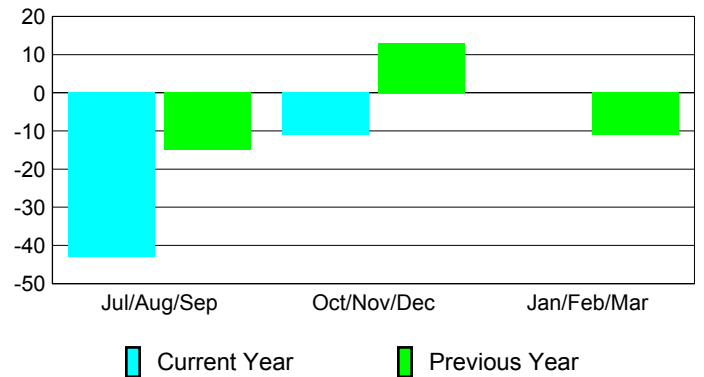

Membership Results
2012-2013

Membership
2011-2012

Month	Net Memb Goal	Actual New Memb	Actual Dropped Memb	Gain/Loss of Memb	Gain/Loss of Memb
Jul/Aug/Sep	0	53	-96	-43	-15
Oct/Nov/Dec	0	49	-60	-11	13
Jan/Feb/Mar	0	0	0	0	-11
Totals	0	102	-156	-54	-13

Membership Results 2012-2013

Goal, New, Dropped, Gain/Loss

Comparison of Membership Gain/Loss

Current Year Compared to the Previous Year

Gender Comparison 2012-2013

Jan/Feb/Mar

Male

Female